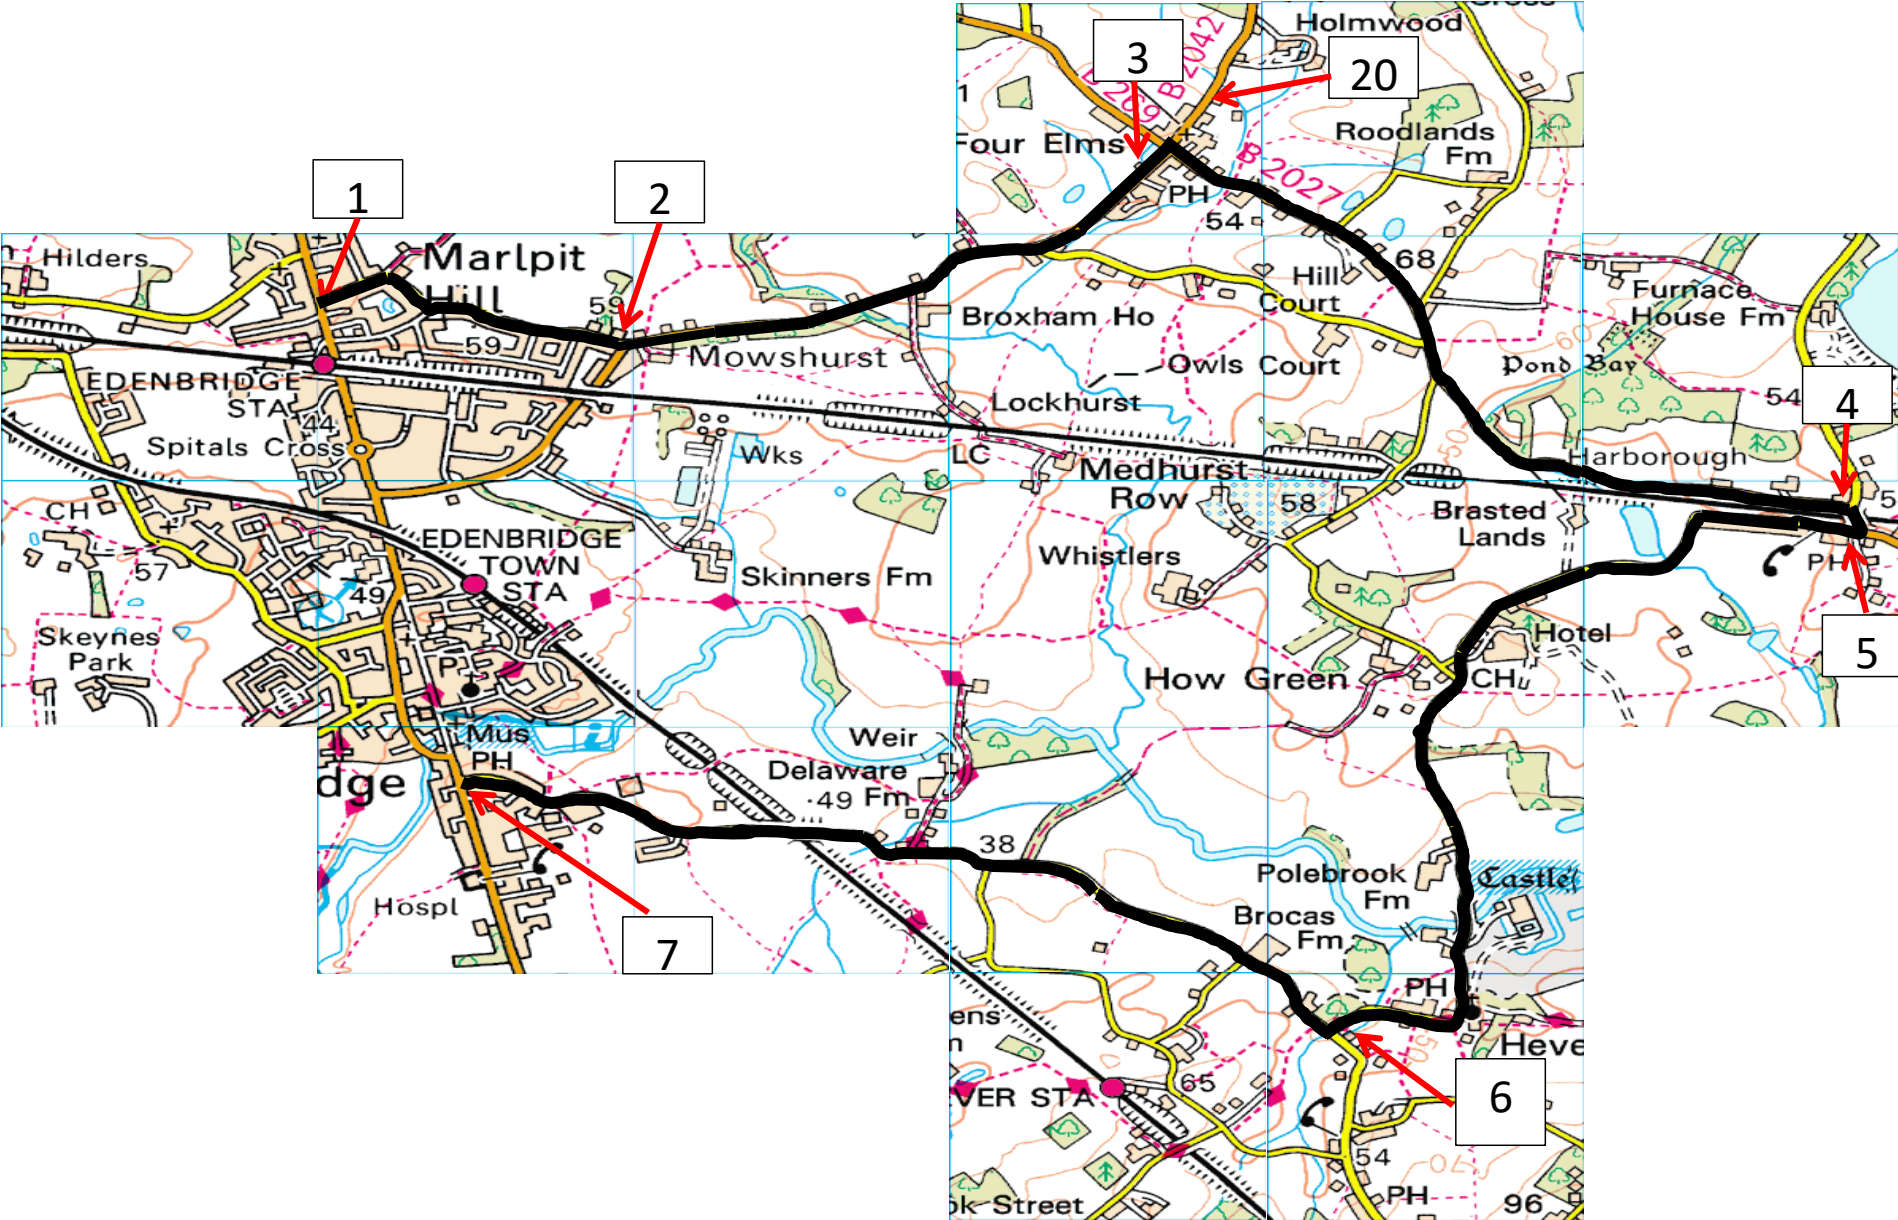

Diversion Route around Edenbridge to the east (south bound)

Drawing No 2018/02B